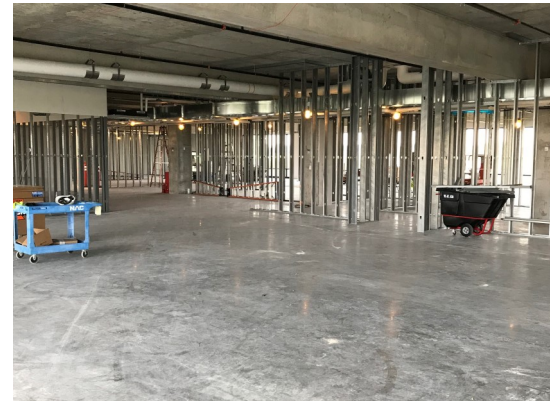

Contact
NP.Expansionfeedback@hennepin.us
or 612-543-2500 with any questions.

NorthPoint Build Out Progresses in Thor Building

Progress is being made on NorthPoint's build out of the 5th floor in the Thor Building. Once complete, this area will house NorthPoint's Administration offices as well as a conference center. This space will also operate as a temporary swing space for NorthPoint's Human Services with the exception of the food shelf which will be moving to a temporary location TBD.