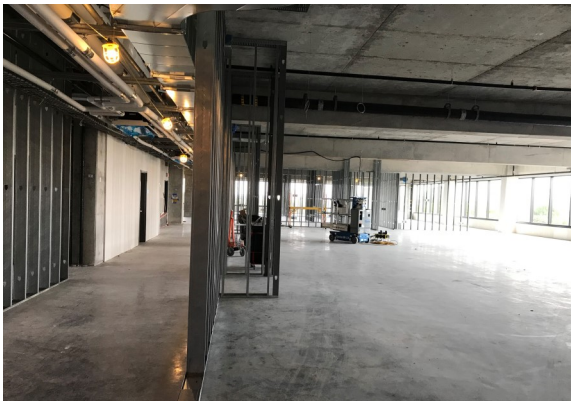

Contact
NP.Expansionfeedback@hennepin.us
or 612-543-2500 with any questions.

NorthPoint Build Out Progresses in Thor Building

Progress is being made on NorthPoint's build out of the 5th floor in the Thor Building. Once complete, this area will house NorthPoint's Administration offices as well as a conference center. This space will also operate as a temporary swing space for NorthPoint's Human Services with the exception of the food shelf which will be moving to a temporary location TBD.

Meet Our New Neighbors

The businesses and organizations below are located in the Thor Building, 1256 Plymouth Avenue North.

ME&I Fitness and Performance - Open Now

Offering: General Memberships, Group Training, Personal Training, Performance Training, Neuro Rehab/ Training.